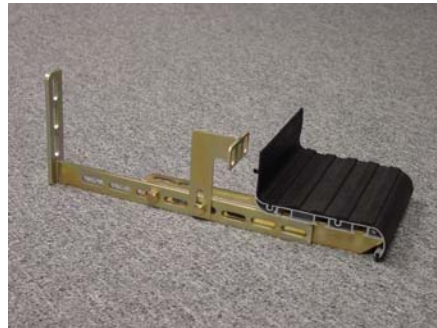

AMERICAN RUNNER RUNNING BOARD

Part #: 128093 VEHICLE BRACKET CONFIGURATION (03/2009)

USE BRACKET# 1,2,3 FOR:

Chevy/GMC

- 92-99 Sierra 2500/3500 Crew Cab/Dually
- 06-08 Sierra 2500/3500 Regular Cab (wheel-to-wheel)
- 92-99 Silverado 2500/3500 HD Crew Cab/Dually
- 92-99 Suburban 1500/2500 (w/o A/C lines on passenger side)

USE BRACKET# 1,2,5 FOR:

Chevy/GMC

92-99 Suburban (w/ A/C Lines on passenger side) * *Bend pinch weld vertically to gain 1/2" of mounting space for bracket#5. Optional configuration using bracket#1,2,3 below.*